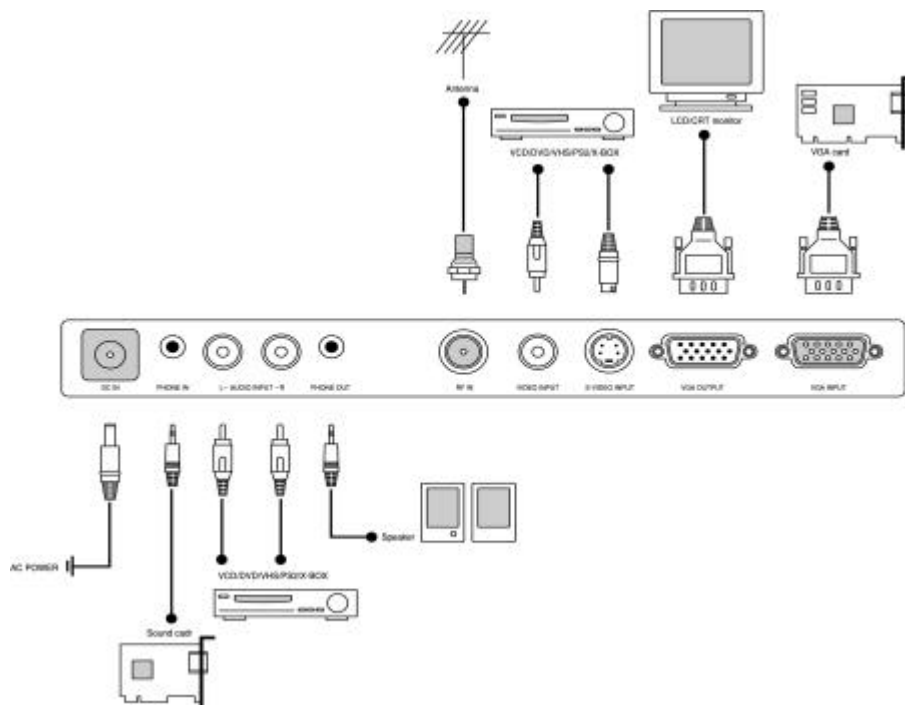

### Features

- Adopt the most advanced Trident DPTV-DX chip. Provide excellent video quality.
- Easy setup (Plug and Play) Software installation is not required.
- Signal-in: tuner (Air/Cable); S-Video; Composite-Video; and VGA.
- Signal-out: VGA (LCD, CRT.... etc).
- Built-in NTSC/PAL/SECAM Video Decoder (For USA, Taiwan, Europe, Japan, PRC, TV System).
- Motion Detection De-interlacing Engine is superior to the methods used by other products.

# Specification

<b>MT-TVBOX</b>		
Input	TV	75 IEC (European and Chinese models) or Type-F (USA and Japanese models) connector
	S-video	5-pin mini-DIN female jack
	VGA	15-pin mini-DIN female jack
	DC	5mm female DC power jack
	AV	3.5mm earphone female jack
	Audio	RCA female jack, 3.5mm earphone female jack
Output	VGA	15-pin D-Sub male connector
	Audio	3.5mm earphone female jack
Tuner Module	Available in NTSC, PAL BG / DK / I system	
VGA Output Resolution	800 x 600, or 1024 x 768	
Dimension	Length—224.5 mm; Height—39.5 mm; Width—143+13.8(Turner) mm; Weight—460g	
Package Contents	1. DP-TVBOX                      5. 12V DC Adapter 2. VGA Cable                    6. Audio Cable 3. Remote Control            7. AAA battery x2 4. User Manual	